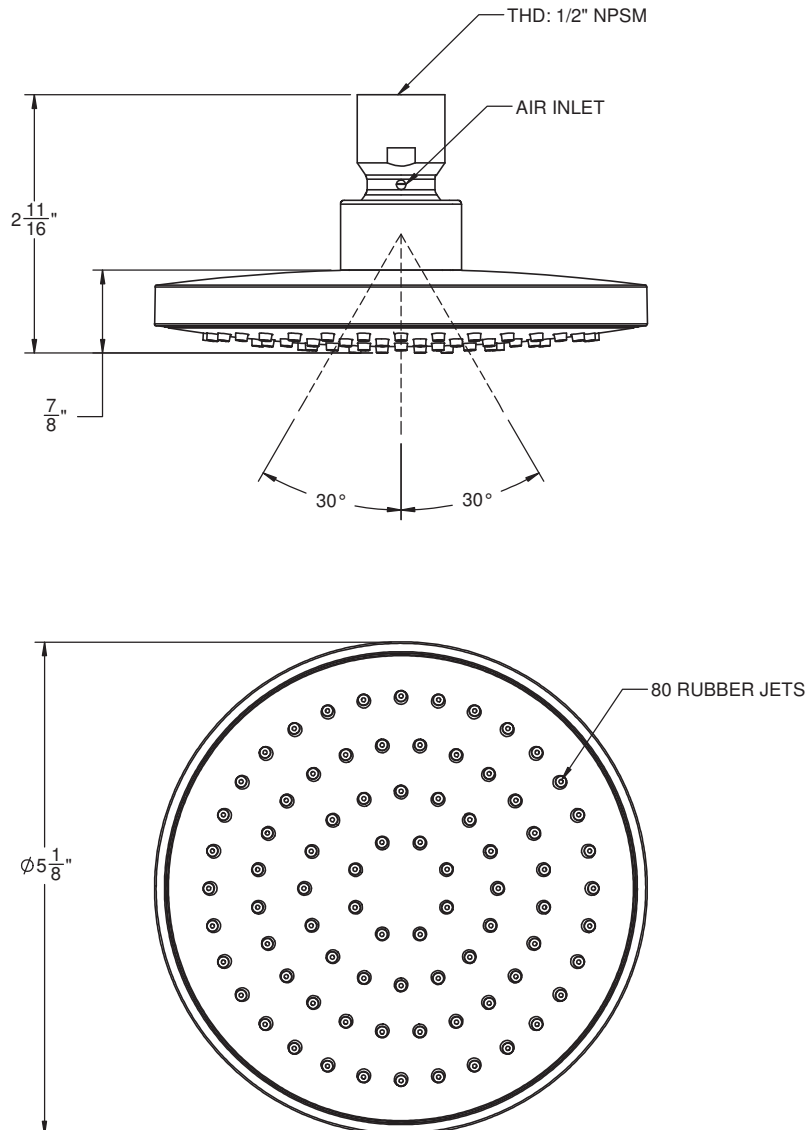

California Faucets®

STYLEFLOW® AIR IKO

5-1/8" SINGLE FUNCTION CONTEMPORARY SHOWERHEAD

Features

- 1/2" FIP inlet
- Air induction technology
- Single function showerhead
- Self cleaning rubber jets
- Solid brass pivot ball, ABS body
- 5-1/8" diameter, gray face
- Replace .FR with desired max flow rate:
SH-551.25 for 2.5 gpm
SH-551.18 for 1.8 gpm
SH-551.15 for 1.5 gpm

SH-551.25
SH-551.18
SH-551.15

Codes/Standards Applicable

- Product meets or exceeds the following:
- ASME A112.18.1/CSA B125.1
 - CEC (1.8 & 1.5 gpm)
 - DOE (2.5, 1.8, & 1.5 gpm)
 - Commonwealth of MA

A Division of
California Faucets

Date: October 1, 2004

Scale: None

Drawn by: William Linares
william@calfaucets.com

Technical Supervisor: Joe Mainberger