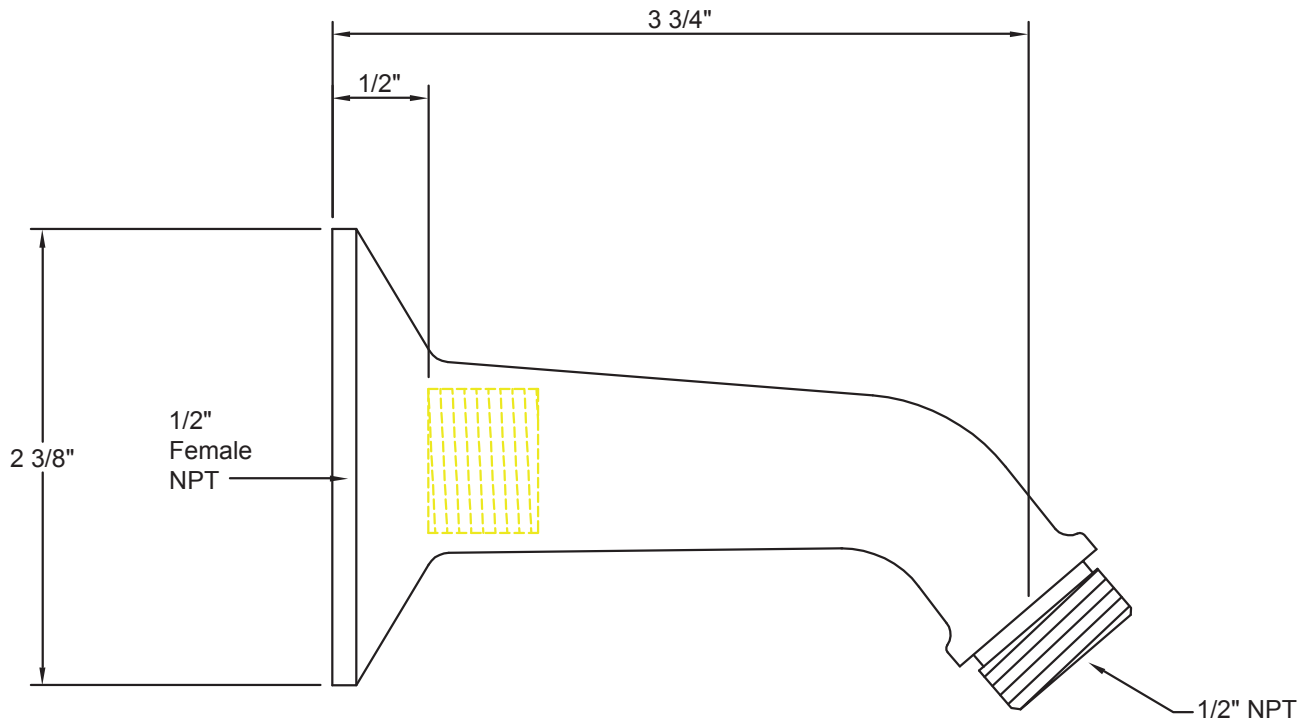

California Faucets®

STYLEFLOW® AIR IKO

5-1/8" SINGLE FUNCTION CONTEMPORARY SHOWERHEAD

Features

- 1/2" FIP inlet
- Air induction technology
- Single function showerhead
- Self cleaning rubber jets
- Solid brass pivot ball, ABS body
- 5-1/8" diameter, gray face
- Replace .FR with desired max flow rate:
SH-551.25 for 2.5 gpm
SH-551.18 for 1.8 gpm
SH-551.15 for 1.5 gpm

SH-551.25
SH-551.18
SH-551.15

Codes/Standards Applicable

- Product meets or exceeds the following:
- ASME A112.18.1/CSA B125.1
 - CEC (1.8 & 1.5 gpm)
 - DOE (2.5, 1.8, & 1.5 gpm)
 - Commonwealth of MA

A Division of
California Faucets

Date: October 1, 2004

Scale: None

Drawn by: William Linares
william@calfaucets.com

Technical Supervisor: Joe Mainberger